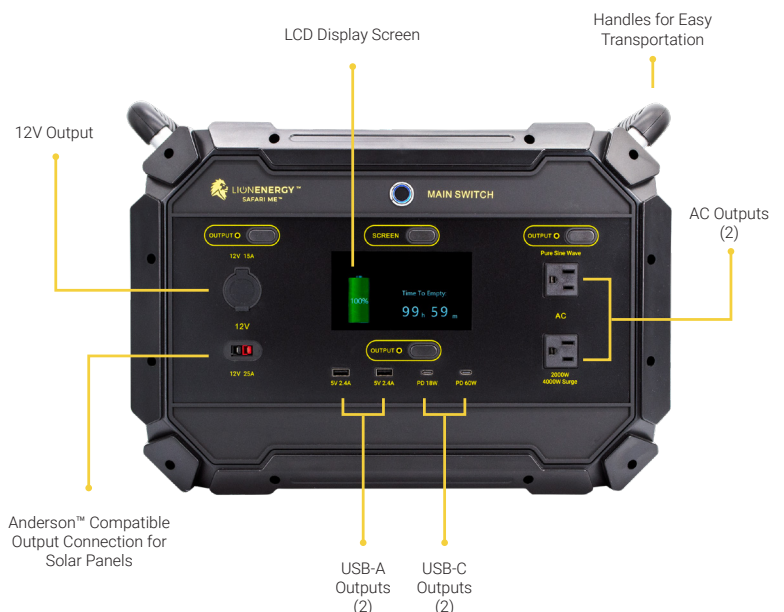

EASY TO TRANSPORT Convenient carrying handles and under 50 lbs.

POWER TO SPARE Initial 4000W surge for that extra power need and has pass through power mode.

FAST SOLAR GENERATOR

- Use all day without running out of power
- Power for emergencies, work or play
- Portable, renewable energy